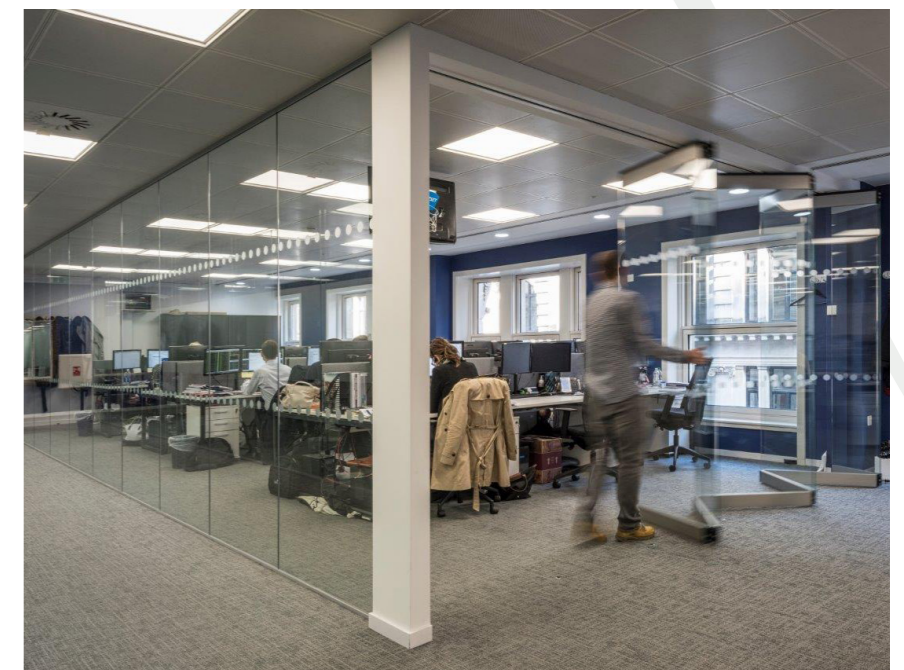

MG700

Top & Bottom Rail Glazed Sliding Panel

The MG700 Top & Bottom Rail Glass Panels provide you with both space and privacy whilst still giving a sense of an open and light area. Easily maneuverable, a gorgeous aesthetic and a clean finish provides a modern dynamic to your office or workspace.

Each glass panel is attached to top and bottom rails allowing for secure and safe movement. Each panel is single glazed resulting in minimal stacking space being used when the panels are not in use.

The rails themselves are finished in either satin-anodised aluminium, or in a powder coated colour to match your design needs. This can be a great opportunity to ensure branding within the office is in line with the rest of your company products.

Key Facts:

- Up to 1200mm wide panels
- Inset door panel option
- Up to 4000mm in height
- Manifestation options
- Easy to operate

MG700	
Panel Thickness	10/12 mm
Min. Panel Width	600 mm
Max Panel Width	1200 mm
Max Panel Height	4000 mm
Acoustic Rating	N / A