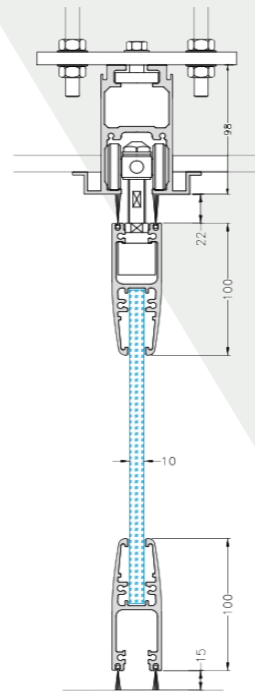

MG700

Top & Bottom Rail Glazed Sliding Panel

The MG700 Top & Bottom Rail Glass Panels provide you with both space and privacy whilst still giving a sense of an open and light area. Easily maneuverable, a gorgeous aesthetic and a clean finish provides a modern dynamic to your office or workspace.

Each glass panel is attached to top and bottom rails allowing for secure and safe movement. Each panel is single glazed resulting in minimal stacking space being used when the panels are not in use.

The rails themselves are finished in either satin-anodised aluminium, or in a powder coated colour to match your design needs. This can be a great opportunity to ensure branding within the office is in line with the rest of your company products.

Key Facts:

- Up to 1200mm wide panels
- Inset door panel option
- Up to 4000mm in height
- Manifestation options
- Easy to operate

MG700	
Panel Thickness	10/12 mm
Min. Panel Width	600 mm
Max Panel Width	1200 mm
Max Panel Height	4000 mm
Acoustic Rating	N / A