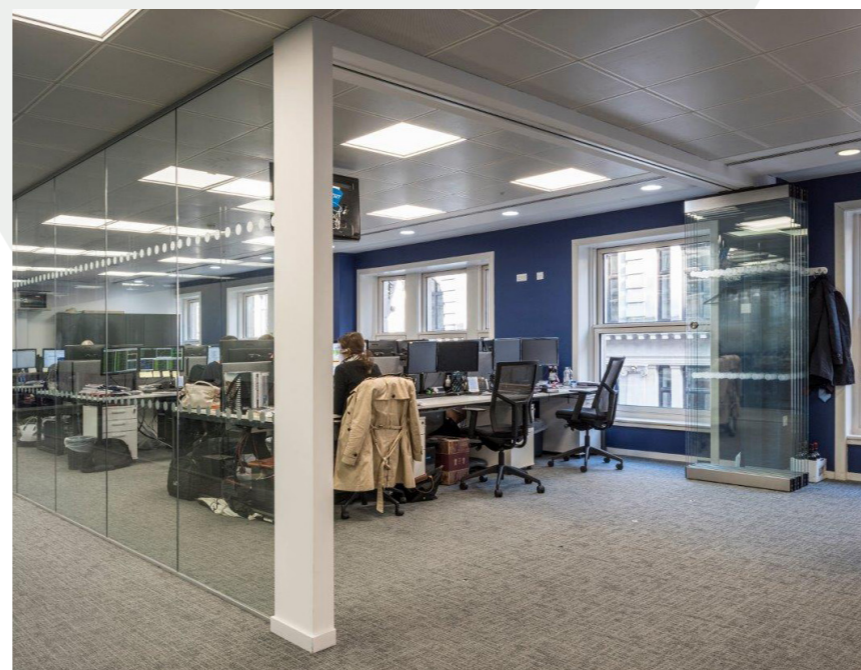

MG700

Top & Bottom Rail Glazed Sliding Panel

The MG700 Top & Bottom Rail Glass Panels provide you with both space and privacy whilst still giving a sense of an open and light area. Easily maneuverable, a gorgeous aesthetic and a clean finish provides a modern dynamic to your office or workspace.

Each glass panel is attached to top and bottom rails allowing for secure and safe movement. Each panel is single glazed resulting in minimal stacking space being used when the panels are not in use.

The rails themselves are finished in either satin-anodised aluminium, or in a powder coated colour to match your design needs. This can be a great opportunity to ensure branding within the office is in line with the rest of your company products.

Key Facts:

- Up to 1200mm wide panels
- Inset door panel option
- Up to 4000mm in height
- Manifestation options
- Easy to operate

MG700	
Panel Thickness	10/12 mm
Min. Panel Width	600 mm
Max Panel Width	1200 mm
Max Panel Height	4000 mm
Acoustic Rating	N / A