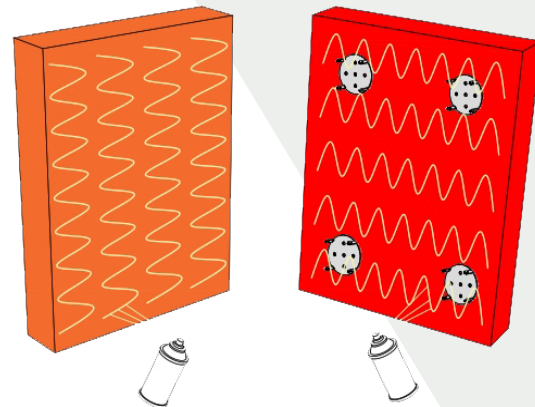

PanelHush Capture

Acoustic Wall Art

As stunning as our other acoustic panel products look, some aren't keen on the idea of panels in a single colour.

We worked our way around this and have created acoustic wall art. They work in the exact same manner as the rest of our acoustic products, however they display a beautiful picture and double up as interior decor. The PanelHush Capture panels can have photos applied to the face of the them, personalising your space with your design. It truly means your panels are bespoke to you.

With limitless designs including corporate logos, favourite photos and commissioned projects, PanelHush Capture provides the best solution to controlling unwanted noise and reverberation whilst pleasing the eye and making for an excellent topic of conversation amongst guests.

Standard Absorption Panel Sizes:

- 1200mm x 600mm – 1200mm x 1800mm
- 1200mm x 900mm – 1200mm x 2100mm
- 1200mm x 1200mm – 1200mm x 2700mm
- Images can either be portrait or landscape to meet your design.

Spray wall and surface of PanelHush panel with Gluehush contact spray adhesive, ensuring that 100% of both surfaces are covered.

Panelhush Capture

Panel Thickness	25/40 mm
Max Panel Width	2700 mm
Acoustics	Up to Class A
Fire Rating	Class O
Weight	3.5 KG/4.5 KG