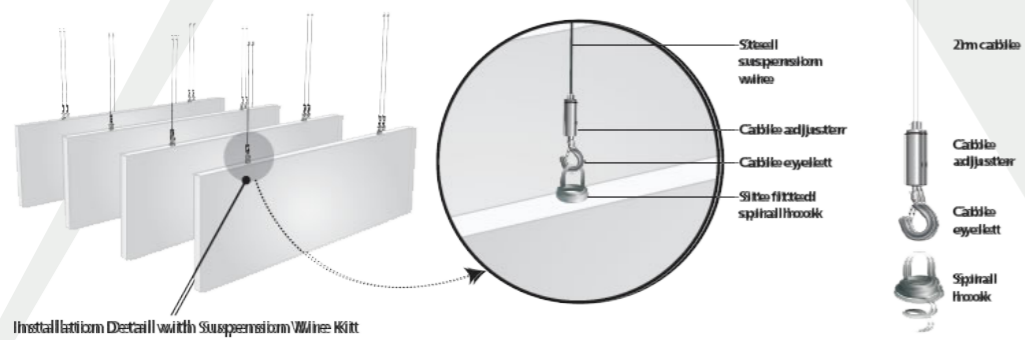

PanelHush Baffles

Ceiling Hung Acoustic Baffles

The acoustic baffles that we provide are here to help you. They reduce the unwanted background noise and quickly cause the sound energy to decay. This allows for clearer communication, less noise pollution and pleasing aesthetics.

The acoustic baffles are ideal if your wall space is limited and you are still in need for an acoustic panel solution. The ceiling baffles are sure to catch the eye and make for an interesting conversation starter. Not only that, but you will notice the difference in acoustics instantly.

The standard size for the baffles are 1200 x 600 x 40mm. These provide a Class A sound absorption rating; the highest quality sound rating possible.

Key Facts:

- 40mm thickness
- Easy and simple installation
- Quick delivery from UK factory
- Either fabric or white paint finishes
- Supply only or installation options